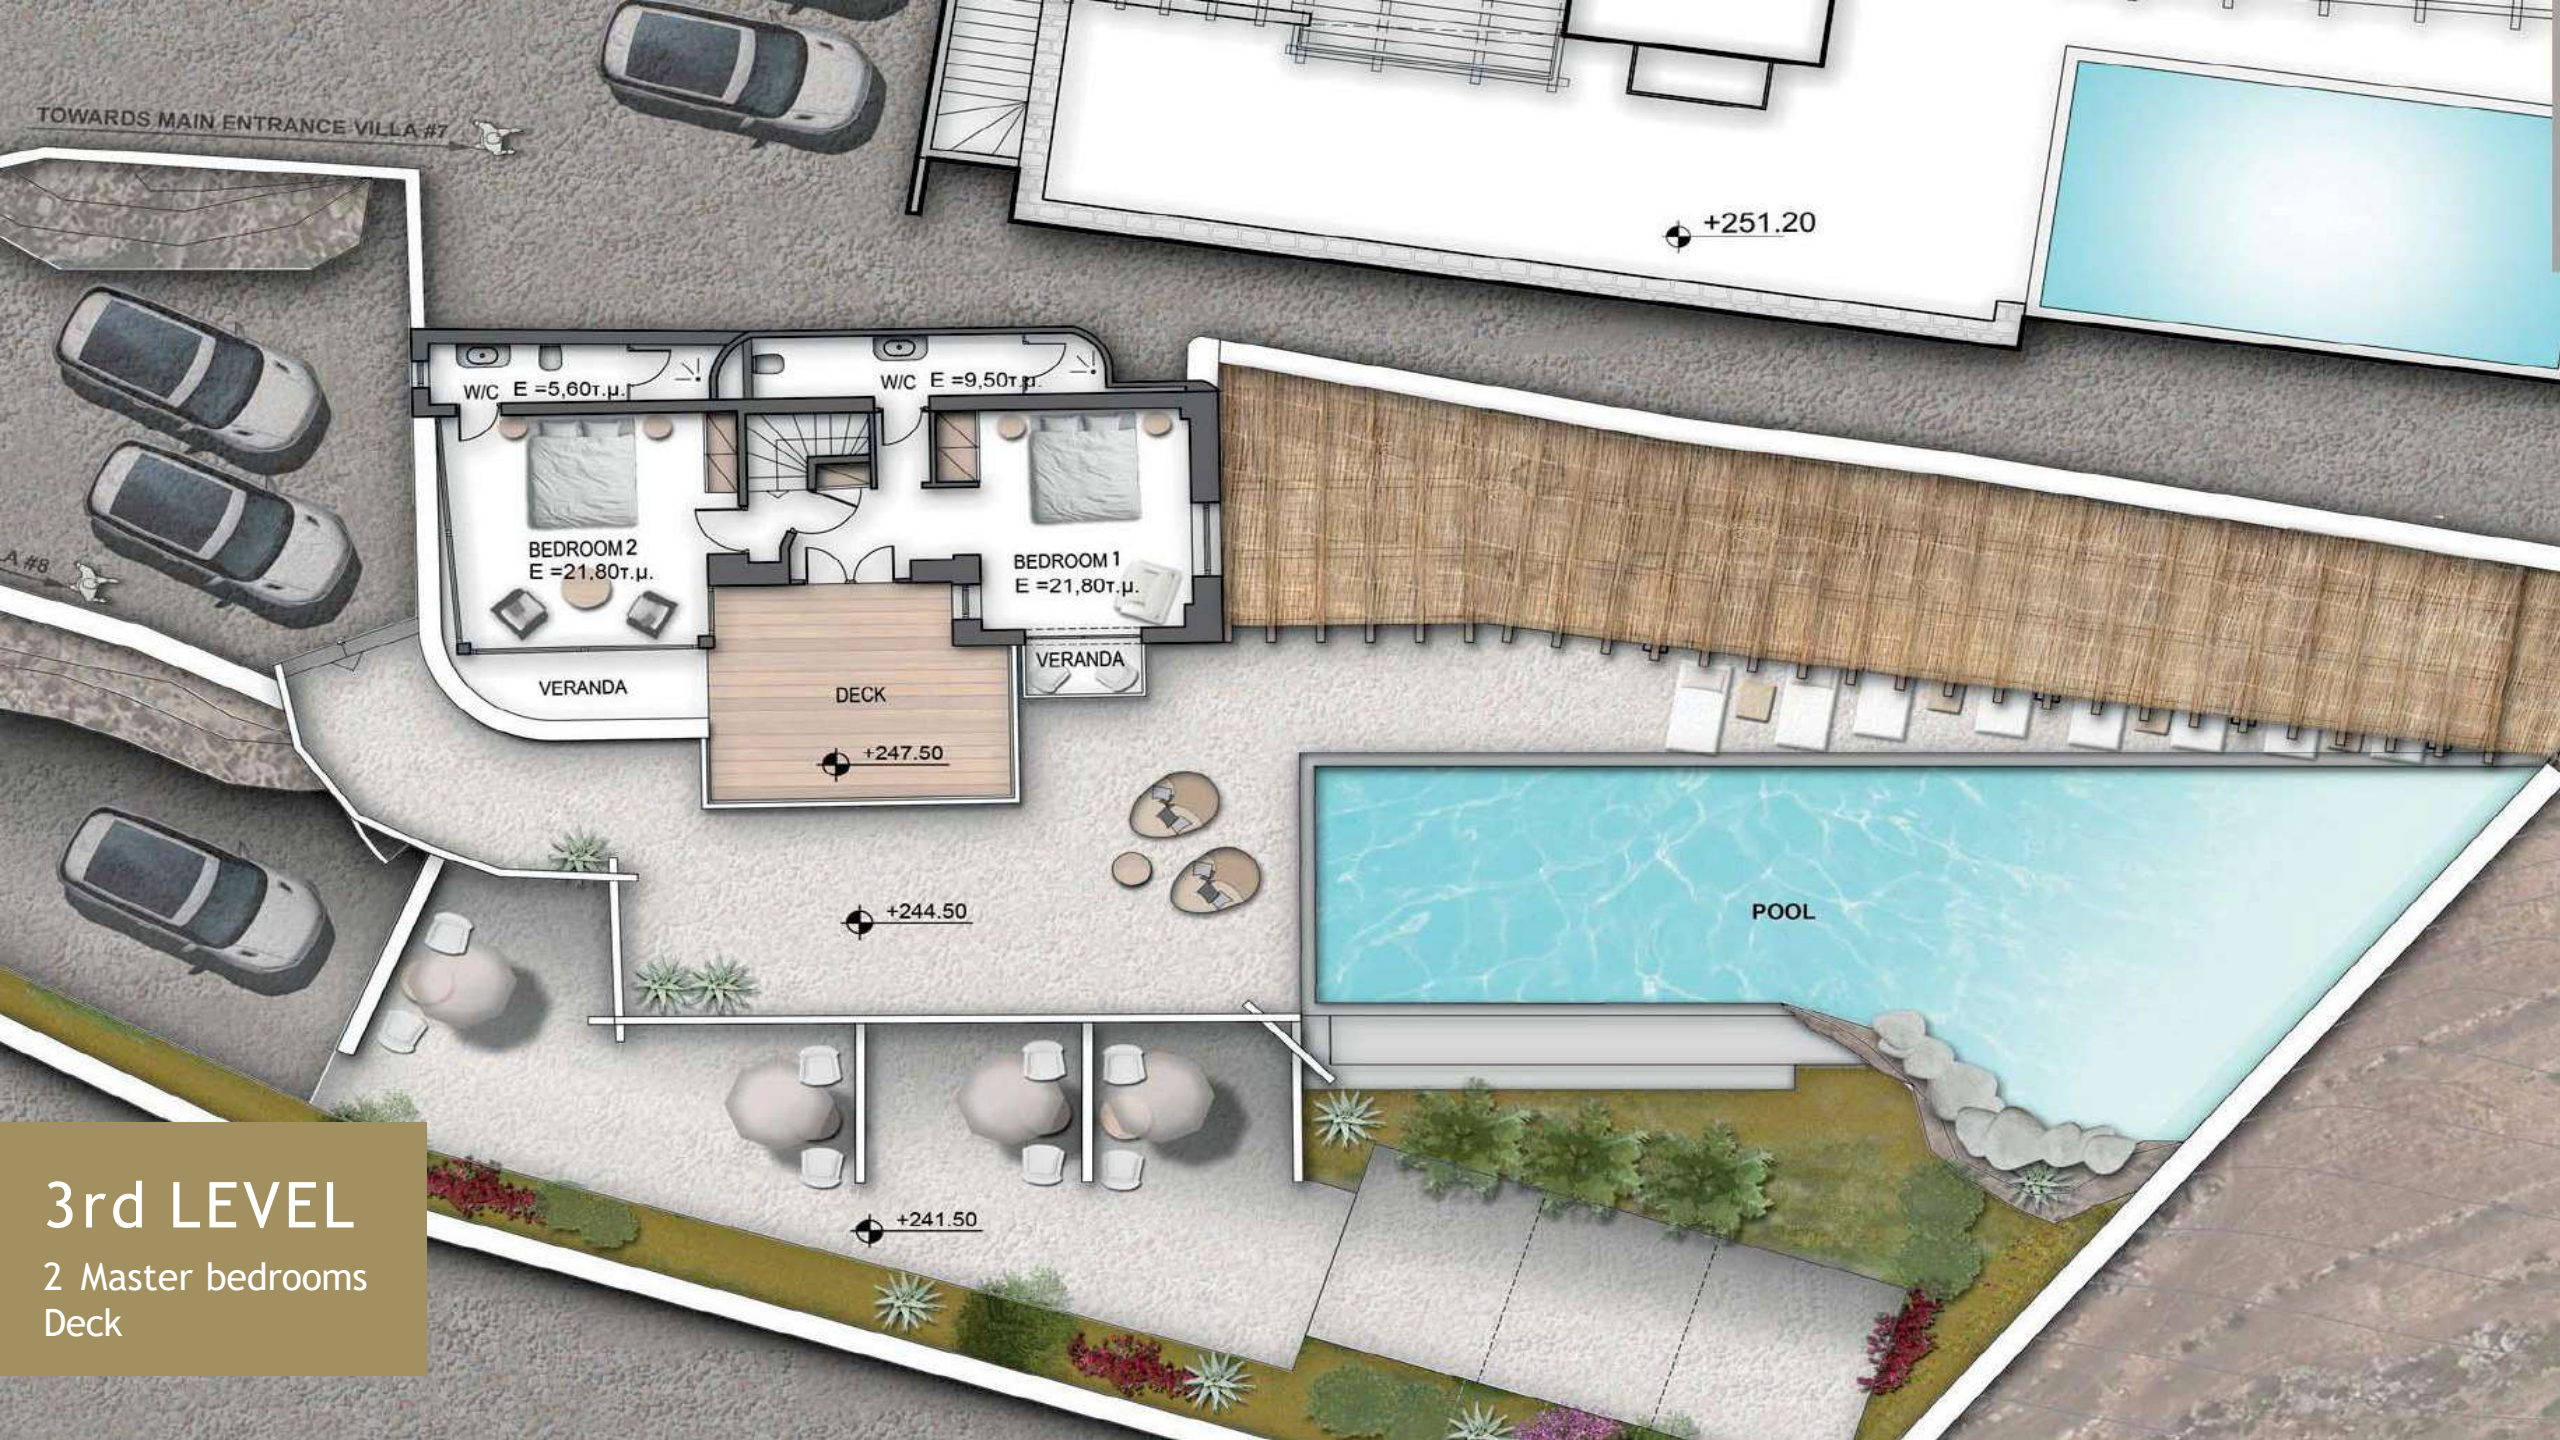

TOWARDS MAIN ENTRANCE VILLA #7

+251.20

W/C E = 5,60τ.μ.

W/C E = 9,50τ.μ.

BEDROOM 2
E = 21,80τ.μ.

BEDROOM 1
E = 21,80τ.μ.

VERANDA

DECK

VERANDA

+247.50

+244.50

POOL

+241.50

3rd LEVEL

- 2 Master bedrooms
- Deck