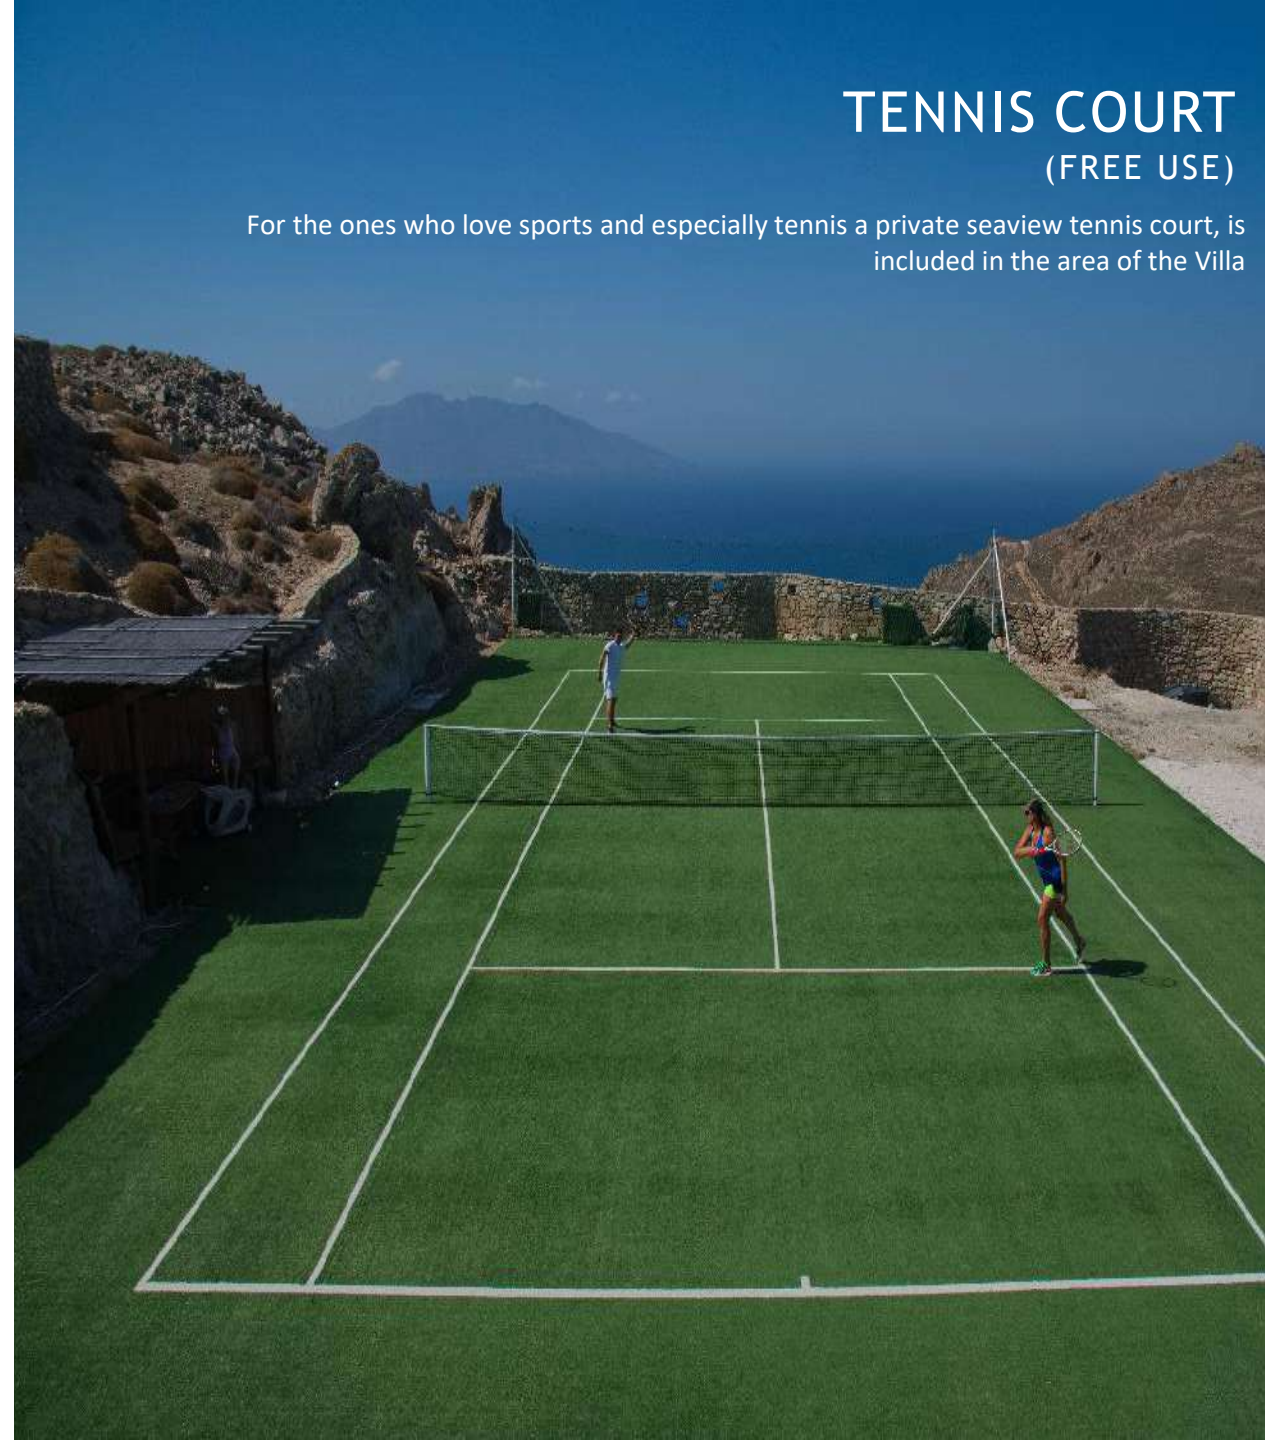

TENNIS COURT

(FREE USE)

For the ones who love sports and especially tennis a private seaview tennis court, is included in the area of the Villa